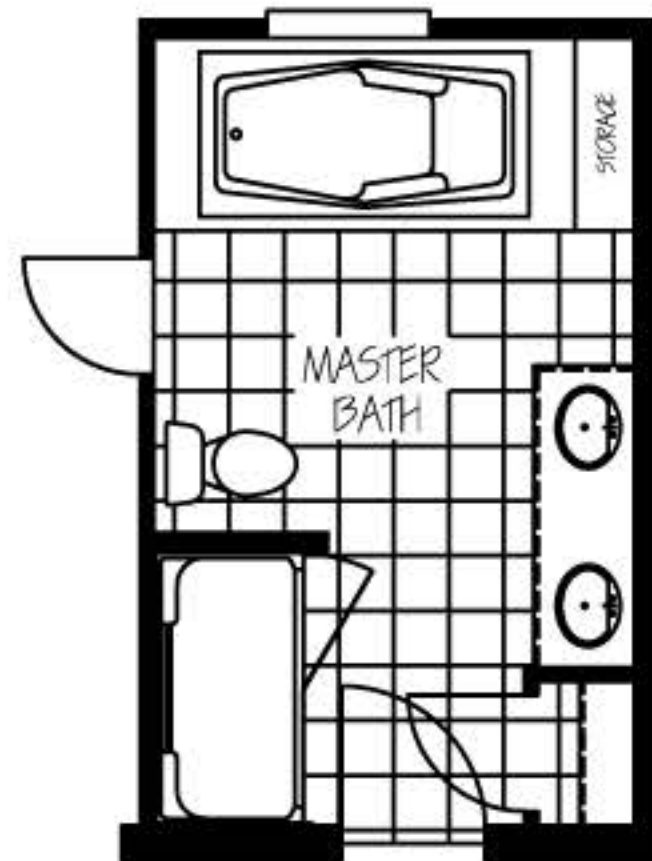

OPT. COFFEE BAR

OPT. 60" SHOWER

OPT. FIREPLACE