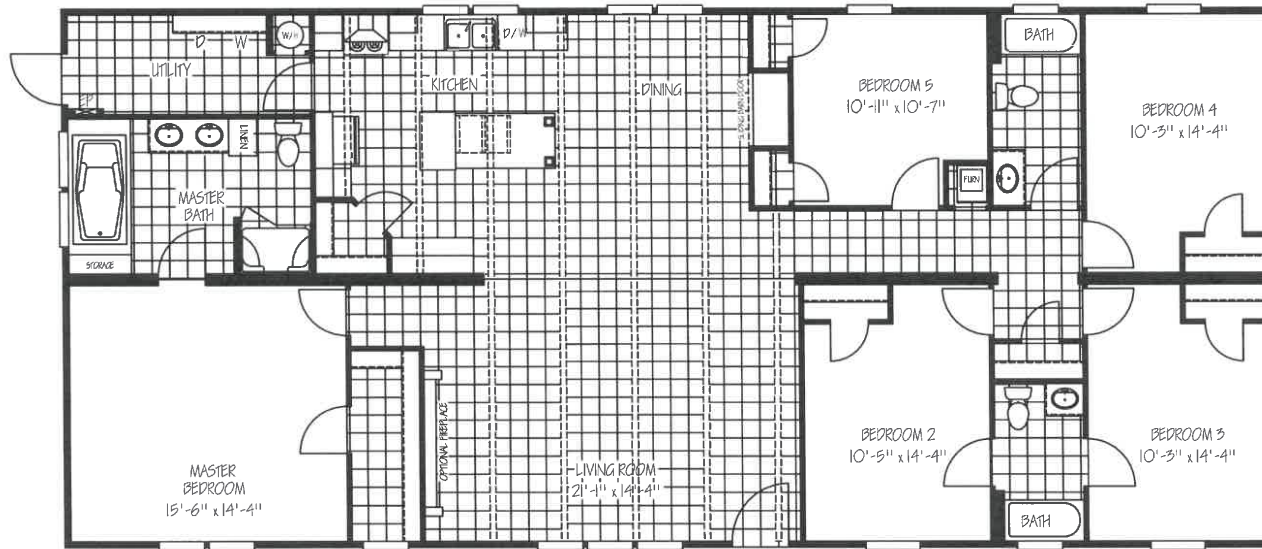

THE ROYAL

THE ELITE SERIES

MODEL: **ELT32685B** | 32 X 68 | 2,040 SQ. FT. | 5 BED 3 BATH

OPT. FIREPLACE

1001 W. Loop 340 | Waco, Texas 76712 | 254-235-0222 | www.JessupHousing.com

STANDARD | FEATURES

THE ELITE SERIES

EXTERIOR

- Low E Thermal Pane Windows
- Steel Front Door with Full View Storm
- Cottage Rear Door
- Vinyl Siding / Comp Roof
- Whole House Wrapped in OSB
- 5" Lineal Trim
- 16" on Center 2x8 Floor Joist
- Whole House Wrap/Vapor Barrier
- Smart Panel Insert w/ Columns & Eyebrow

APPLIANCES

- 18 Cubic Foot Frost Free Black Refrigerator
- Plumbed for Icemaker
- 30" Black Electric Range
- Black Dishwasher
- Stainless Steel Vent-A-Hood
- 30 Gal. Dual Element High Efficiency Water Heater