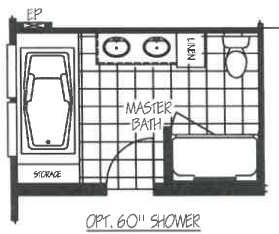

THE ROYAL

THE ELITE SERIES

MODEL: **ELT32685B** | 32 X 68 | 2,040 SQ. FT. | 5 BED 3 BATH

OPT. FIREPLACE

1001 W. Loop 340 | Waco, Texas 76712 | 254-235-0222 | www.JessupHousing.com

STANDARD | FEATURES

THE ELITE SERIES

EXTERIOR

- Low E Thermal Pane Windows
- Steel Front Door with Full View Storm
- Cottage Rear Door
- Vinyl Siding / Comp Roof
- Whole House Wrapped in OSB
- 5" Lineal Trim
- 16" on Center 2x8 Floor Joist
- Whole House Wrap/Vapor Barrier
- Smart Panel Insert w/ Columns & Eyebrow

APPLIANCES

- 18 Cubic Foot Frost Free Black Refrigerator
- Plumbed for Icemaker
- 30" Black Electric Range
- Black Dishwasher
- Stainless Steel Vent-A-Hood
- 30 Gal. Dual Element High Efficiency Water Heater