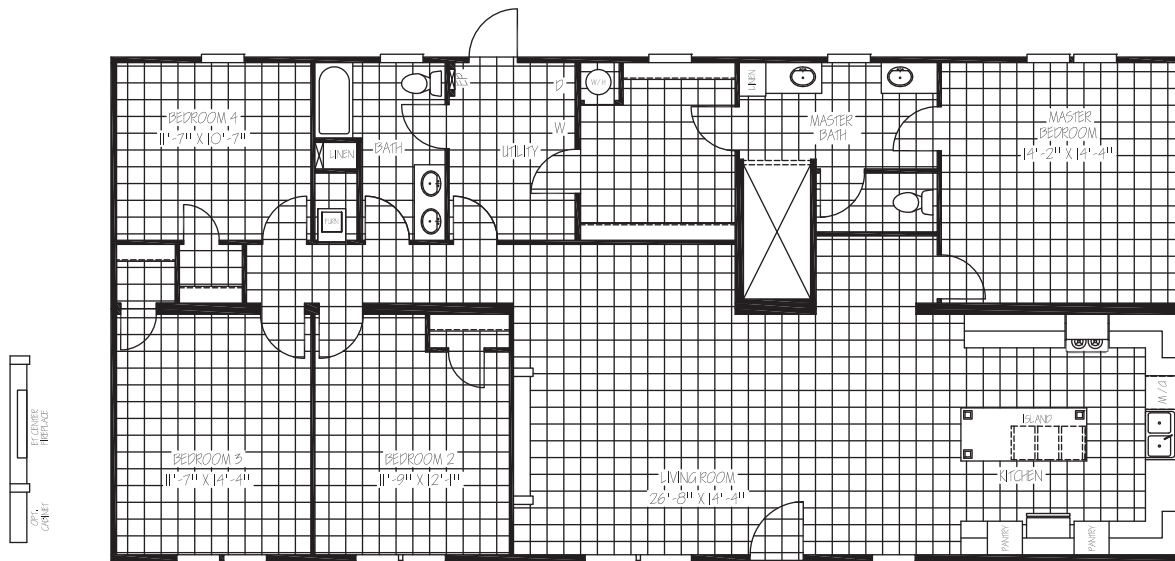

THE MADISON

THE
ELITE
SERIES

MODEL: **ELT32644B** | 32 X 64 | 1,920 SQ. FT. | 4 BED 2 BATH

EXTERIOR

- Low E Thermal Pane Windows with Argon Gas
- Craftsman Style Front Door with Full View Storm
- Cottage Rear Door
- Vinyl Siding / Comp Roof
- 5" Lineal Trim FDS/ Hitch
- 16" on Center 2x8 Floor Joist
- Vinyl Siding w/OSB Wrap and Vapor Barrier
- Smart Panel Insert w/ Columns & Eyebrow

INSULATION

- R-38 Blown Fiberglass Roof (*Formaldehyde Free*)
- R-13 Fiberglass Insulation in Walls (*Kraft Back*)
- R-22 Fiberglass Insulation in Floors
- Thermal Zone II / ENERGY STAR

KITCHEN

- 42" Overhead Cabinet System
- 3/4" Hardwood Cabinet Doors
- Lined Overhead Cabinets
- Lined Center Shelf in Base Cabinets
- Stainless Steel Farmhouse Sink
- Spring Loaded Faucet with Sprayer
- Pendant Lights Over Island
- Tile Backsplash

BATHS

- 96" Ceramic Tile Shower with Dual Shower Heads
- Oval China Sinks Both Baths
- 54" Fiberglass Tub/Shower in Guest Bath
- Brushed Nickel Metal Faucets w/Lever Handles
- Elongated Toilets
- Tile Backsplash/Mirror Trim Master Bath