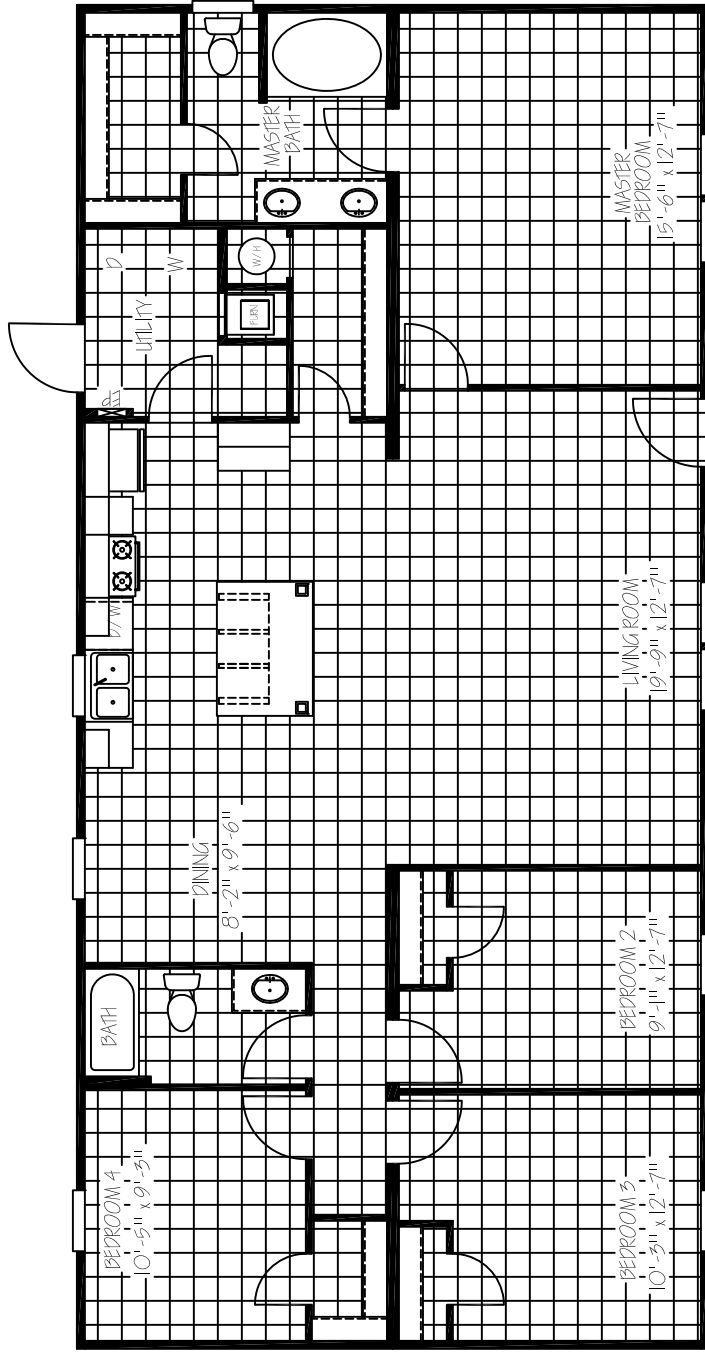

OPT. SHOWER

	1001 WEST LOOP 340 WACO, TX 76712	Drawn By: a. Jessup
	Model #: FAC285G4A	Drawing #: (02) 016
<b>SALES LIT</b>		28' x 56' THE PANAMA Date: 8/5/2024 Scale: N/A